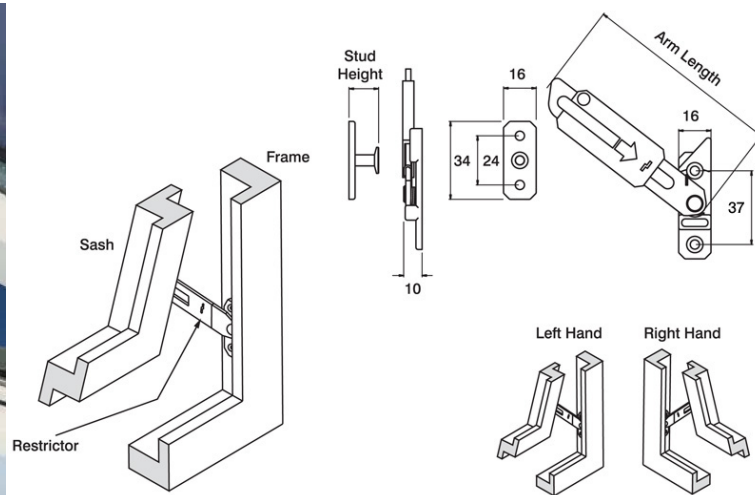

RES-LOK Concealed Restrictor

The ultimate guard in window restriction

- Automatic locking
- Automatic engagement
- Concealed fitting
- Restricts sash to 100mm opening
- Dedicated key release
- Retro fitting option
- Suitable for all window styles: PVCu, Aluminium & Timber

- Conforms to BS EN 14351:2006 Clause 4.8
- Constructed from stainless steel and zinc alloy
- Supplied in self colour
- Studs supplied separately

Restrictors	Arm length	Left hand	Right hand	
Res-Lok	105mm	JBC327	JBC328	
Res-Lok extended	113mm	JBC234/LH	JBC234/RH	
Res-Lok extra extended	120mm	JBC234/120/LH	JBC234/120/RH	
Stud plates (height)	11.50mm	12.50mm	13.50mm	14.50mm
Res-Lok	JBC261/11.5	JBC261/12.5	JBC261/13.5	JBC261/14.5
Res-Lok extended	JBC261/11.5	JBC261/12.5	JBC261/13.5	JBC261/14.5
Res-Lok extra extended	JBC261/11.5	JBC261/12.5	JBC261/13.5	JBC261/14.5

Note: To ensure correct operation of the restrictor, it is important that the correct stud plate height is used to suit the cavity between the sash and the frame.